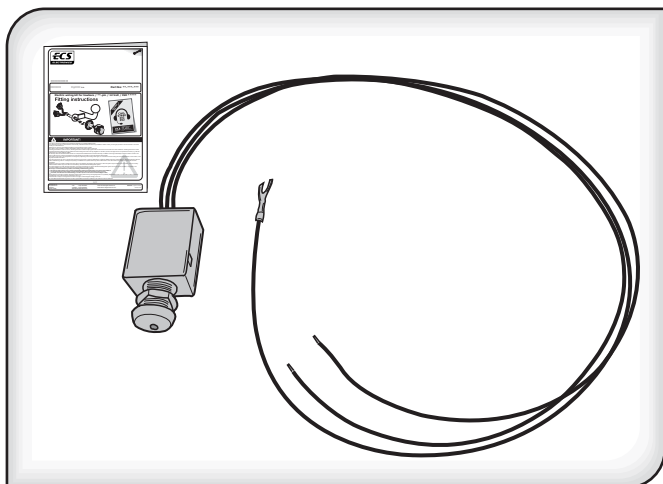

Universal C2 control unit with red LED for RHD vehicles with a simple blinker relay

SP-106-ZZU

Universal C2 control unit with red LED for RHD vehicles with a simple blinker relay

SP-106-ZZU

Universal C2 control unit with red LED for RHD vehicles with a simple blinker relay